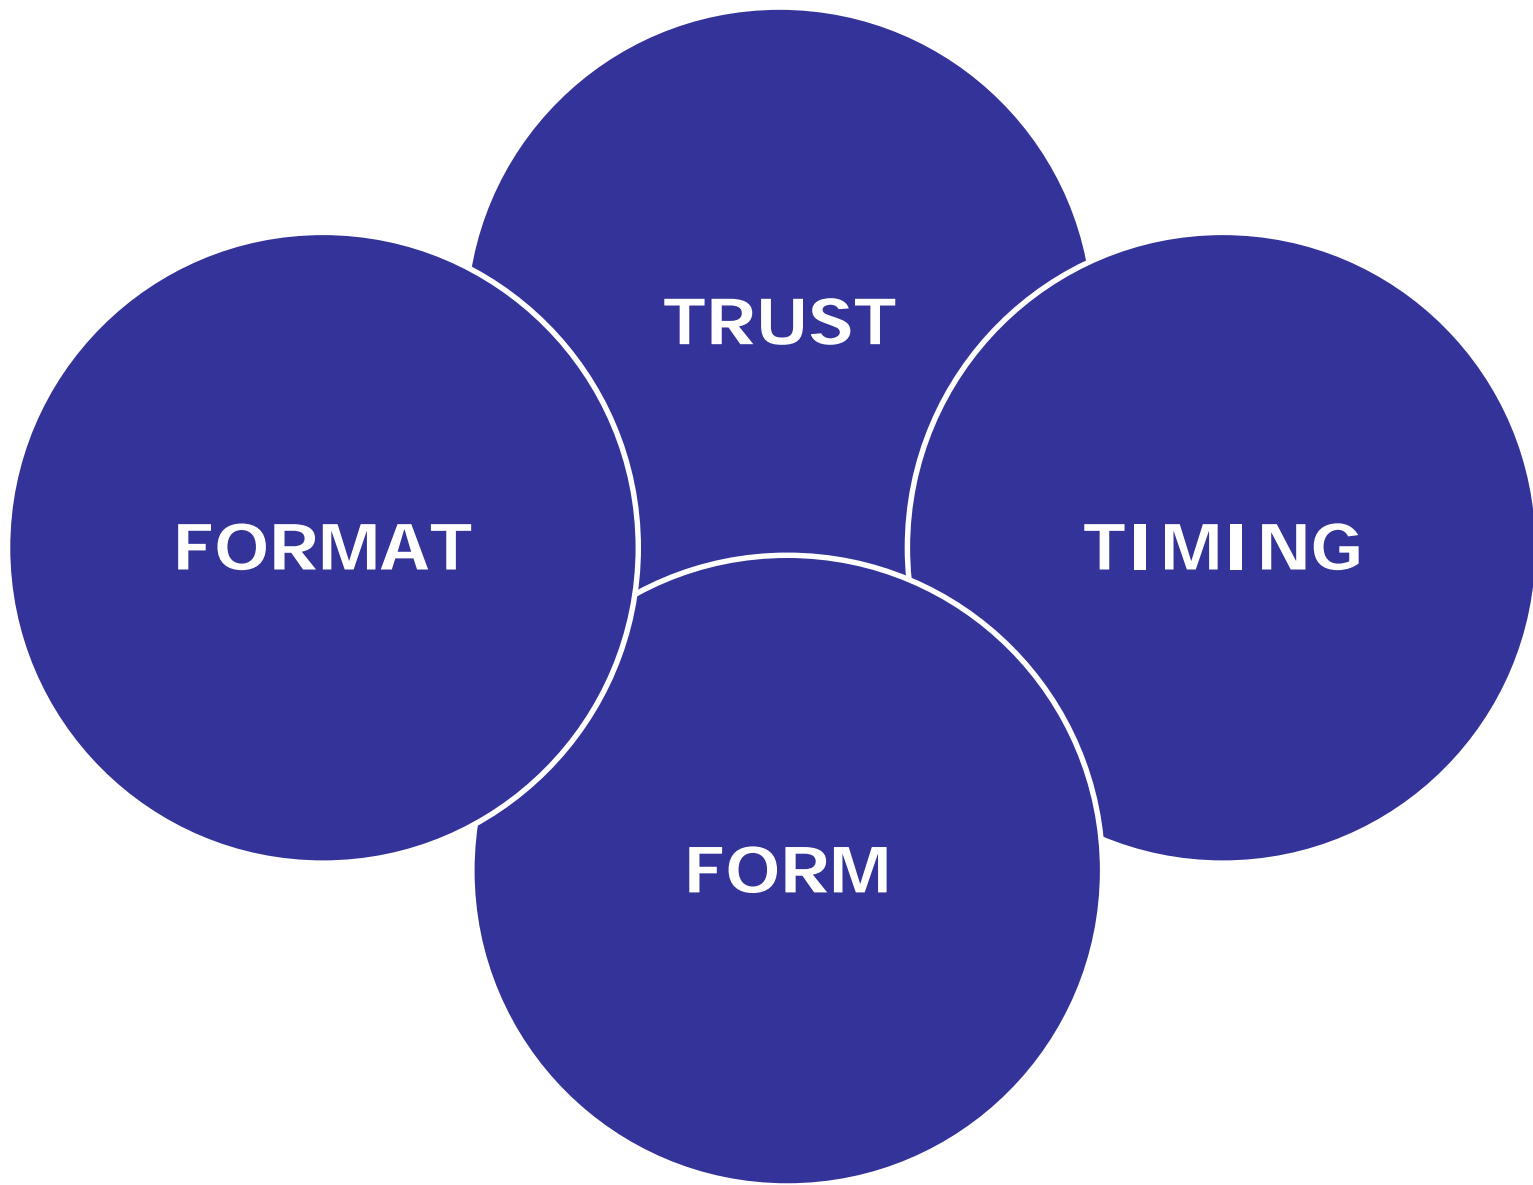

The European Commission's science and knowledge service

Joint Research Centre

Scientific advice – how to deliver

Maive Rute,
Deputy Director-General

2nd International conference on Science Advice to Government (INGSA),
Brussels, 29 September 2016

Classic policy cycle is a concept only

We work daily in the reality.

Thank You!

EU Science Hub

<https://ec.europa.eu/jrc/en>