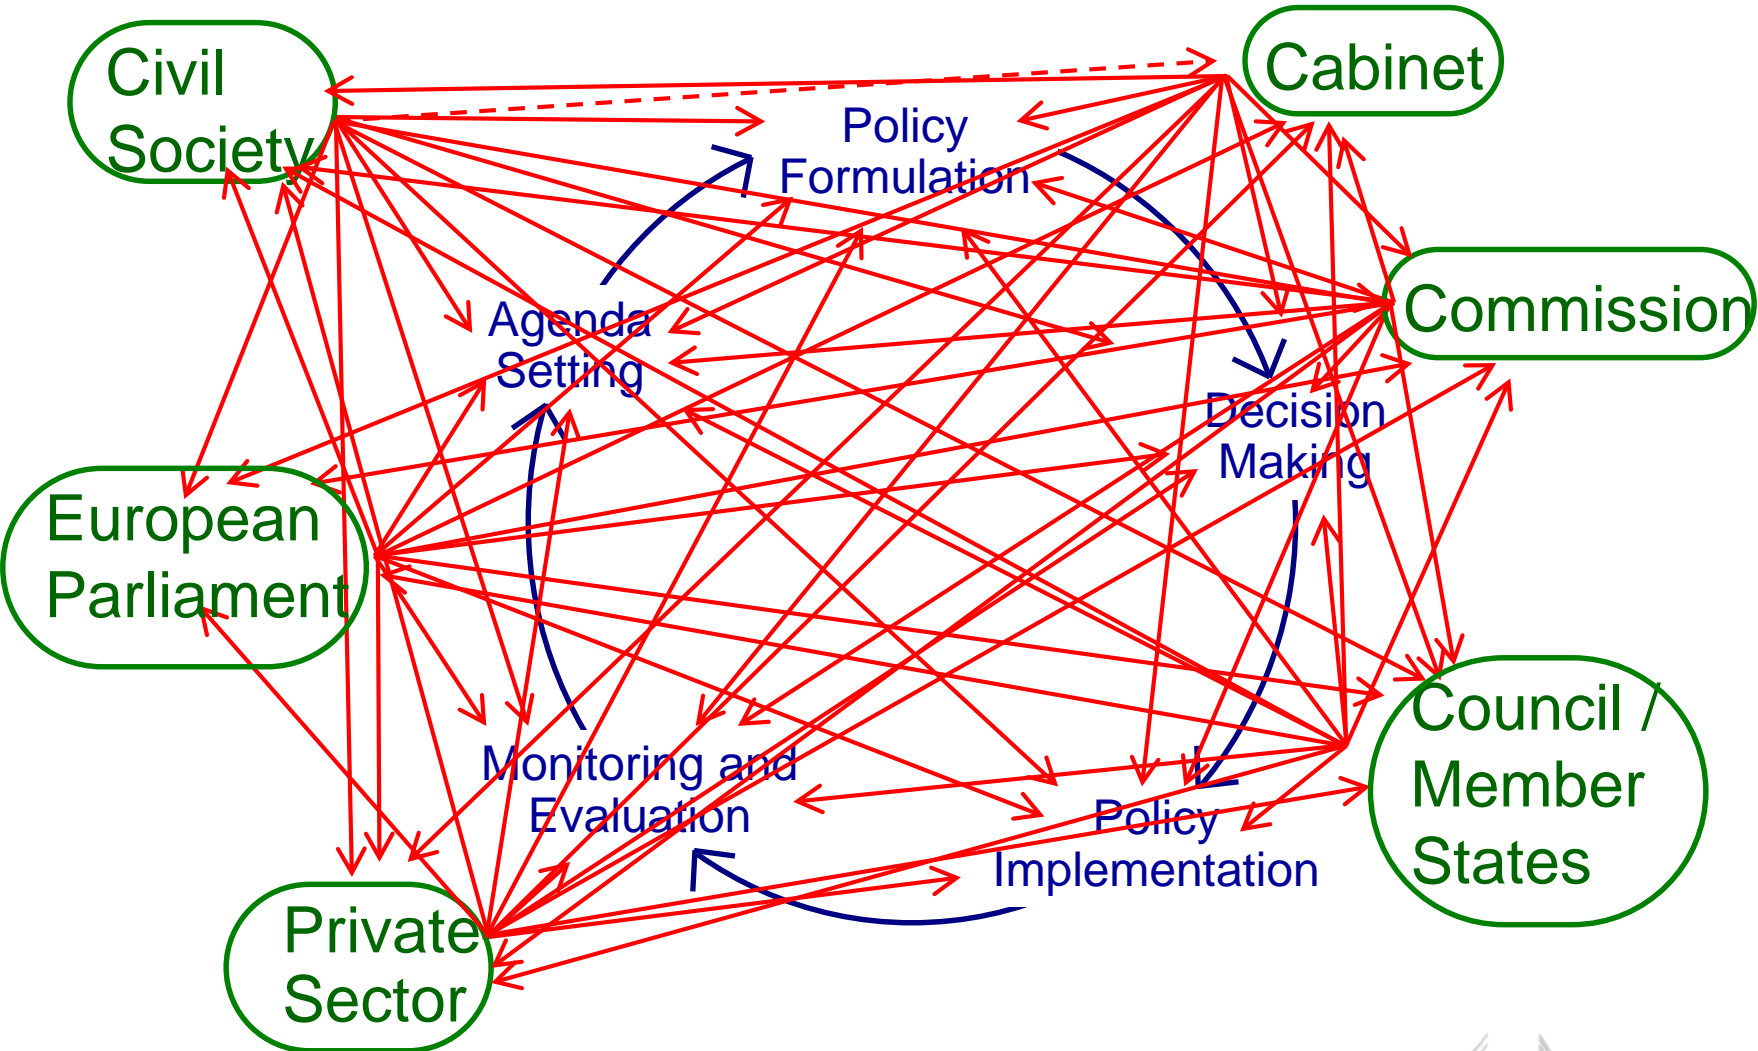

The European Commission's science and knowledge service

Joint Research Centre

Scientific advice – how to deliver

Maive Rute,
Deputy Director-General

2nd International conference on Science Advice to Government (INGSA),
Brussels, 29 September 2016

Classic policy cycle is a concept only

We work daily in the reality.

Thank You!

EU Science Hub

<https://ec.europa.eu/jrc/en>