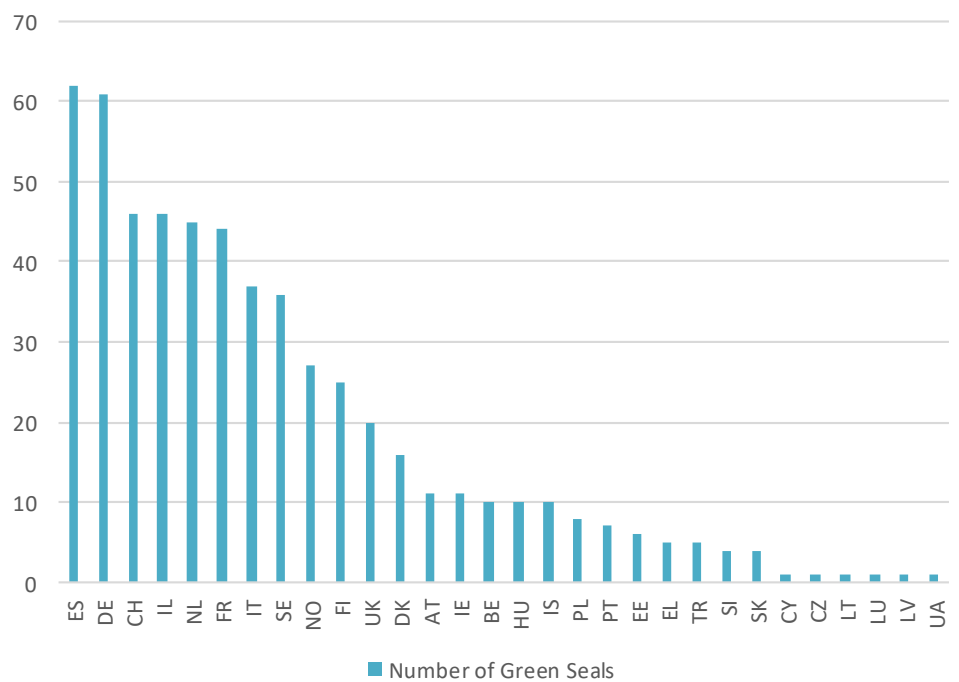

GREEN SEAL OF EXCELLENCE – RESULTS CUT OFF 20 MAY

Country and Regional Breakdown

COUNTRY	GREEN SEALS
ES	62
DE	61
CH	46
IL	46
NL	45
FR	44
IT	37
SE	36
NO	27
FI	25
UK	20
DK	16
AT	11
EL	11
IE	11
BE	10
HU	10
IS	10
PL	8
PT	7
TR	5
SI	4
SK	4
CY	1
CZ	1
LT	1
LI	1
LV	1
UA	1
	562

GREEN SEALS PER COUNTRY