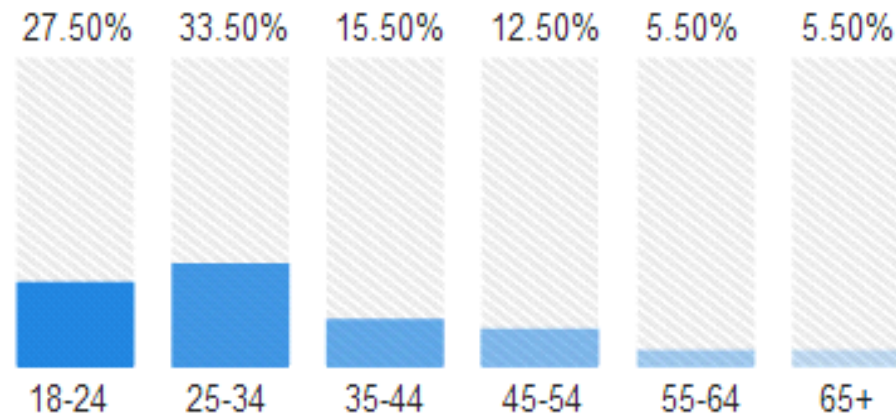

Gender Impact

International Reach

Age Impact