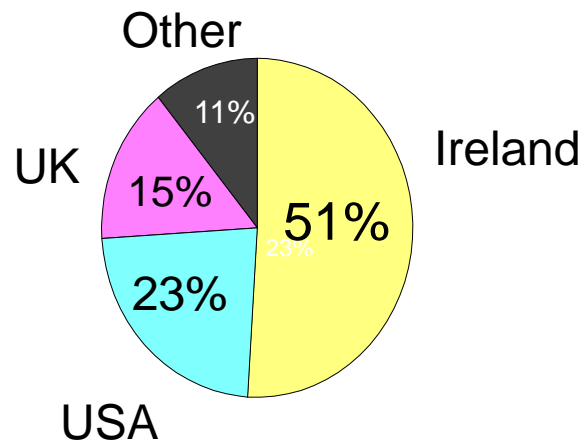

ICC Dublin

© 2008  
Cracks form in the pavement  
when rainwater freezes.

DUBLIN

YOU ARE  
COSMIC

 City of  
Physics  
[www.cityofphysics.com](http://www.cityofphysics.com)

# International Reach