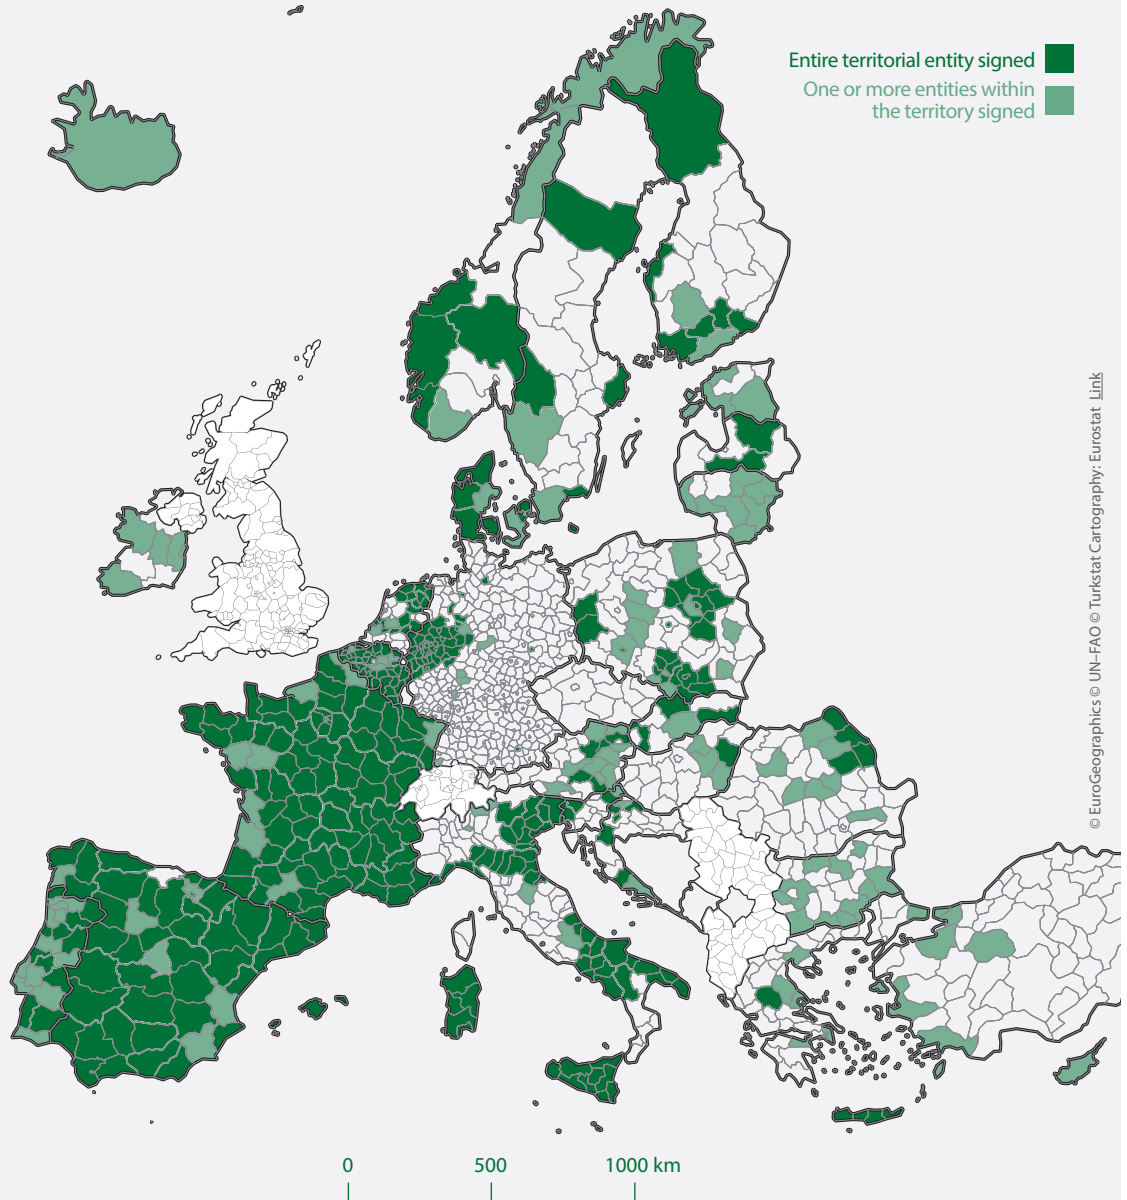

SIGNATORIES OF THE MISSION CHARTER

Municipality of Valencia
Murcia City
Navarra
Principality of Asturias
Province of Granada
Región de Murcia
Valladolid
Vitoria-Gasteiz

SWEDEN
Blekinge Region
Gothenburg Metropolitan Area
Kristianstad Municipality
Malmö
Stockholm County Administration Board
Umeå Municipality
Värmland County
Västerbotten County

ICELAND
The Icelandic Association of Local Authorities

ISRAEL
Eilat-Eilat
Sharon Region

NORWAY
Gjøvik Kommune
Innlandet County Authority
Kristiansand Kommune
Rogaland
Troms & Finnmark County
Tromsø municipality
Vesteraalen
Vestland County

TURKEY
Bodrum Municipality
Bursa Metropolitan Municipality
Eskisehir Metropolitan Municipality
İstanbul Metropolitan Municipality
İzmir Metropolitan Municipality
Izmit Municipality

ASSOCIATED COUNTRIES

MAP OF EUROPEAN CHARTER SIGNATORIES

EU Mission on Adaptation to Climate Change